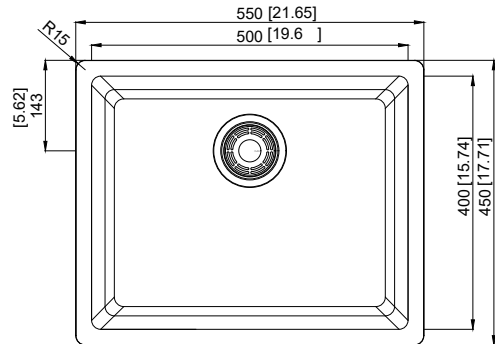

nivito™

Art nr: CU-500-GR-BL-BC
Back granite with copper details

EAN nr:
7350107471252

Cubegranite

- Black granite
- R 15
- Undermount or Topmount
- Basket waste included

Related Products:

ART NR:
RH-350-Bistro