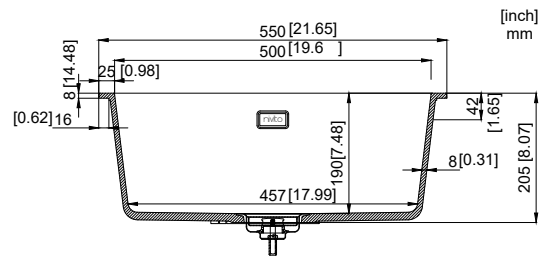

nivito™

Art nr: CU-500-GR-BL-BC
Back granite with copper details

EAN nr:
7350107471252

Cubegranite

- Black granite
- R 15
- Undermount or Topmount
- Basket waste included

Related Products:

ART NR:
RH-350-Bistro