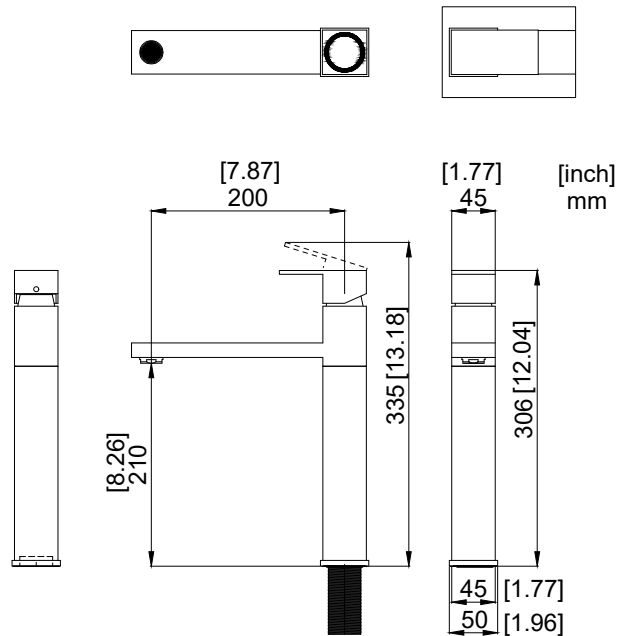

nivitoTM

Art nr: SU-110
Polished Stainless steel

Superior

- Kitchen taps
- Soft PEX® hoses
- Cut-out dimension 35 mm
- Ceramic cartridge

Related Products:

SR-P

CU-500-Steel