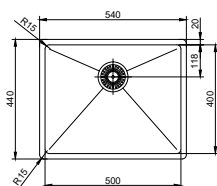

nivitoTM

Art nr: SU-110
Polished Stainless steel

Superior

- Kitchen taps
- Soft PEX® hoses
- Cut-out dimension 35 mm
- Ceramic cartridge

Related Products:

SR-P

CU-500-Steel