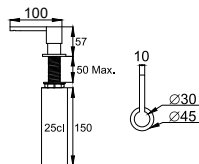

nivitoTM

Art nr: SU-110
Polished Stainless steel

Superior

- Kitchen taps
- Soft PEX® hoses
- Cut-out dimension 35 mm
- Ceramic cartridge

Related Products:

SR-P

CU-500-Steel